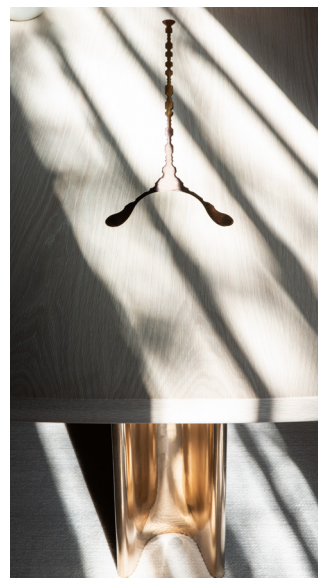

Refractory

& TRB.DNTB.01

Specifications

Dimensions	in	cm
Length :	120	304.8
Width :	46	116.8
Height :	29.5	75

Weight 395 lbs

Materials Finishes

Cast Bronze	Cinder
	Jet Black
	Leather
	Natural
	Otter
	Polished
	Silver Dollar
	Polished
	Silver Dollar
	Silver Dollar

Wood	Bison Walnut
	Brindle Oak
	Caliche Oak
	Dusk Oak
	Matchstick Oak
	Mustang Oak
	Nocturne Oak
	Trail Oak
	Trail Oak
	Trail Oak

Shown in Polished Bronze and Caliche Oak Wood with Inlay

Tributary Dining Table with Inlay

The Tributary motif is about headwaters and braided streams and also about the nature of tribute - the channeling of materials and processes into something contributory. The works are anchoring, monumental, and express movement between elements both navigable and rough, high plateaus and shallow estuaries.

The Tributary Dining Table is an exploration realized in two cast bronze blades. Arranged in a perpendicular disposition, the bases each split at one end into an open cuff of brightened bronze and support a solid oak or black walnut top. In this case, the profile of the monumental cast bronze bases is created as a bronze inlay in the wood surface. This approach necessitates that the top be made utilizing a thick veneer rather than constructed of solid wood, and the patina on the inlays will be in concert with the patina chosen for the bases.