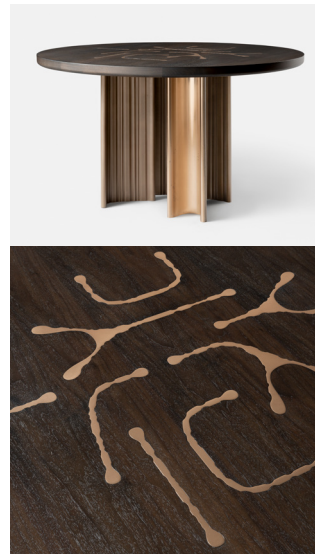

Refractory

Shown in Natural Bronze and Clove Walnut with Burnished Inlay
Shown with custom 52" diameter top

Tributary Dining Table No. 2 with Inlay

The Tributary motif is about headwaters and braided streams and also about the nature of tribute - the channeling of materials and processes into something contributory. The works are anchoring, monumental, and express movement between elements both navigable and rough, high plateaus and shallow estuaries.

The Tributary Dining Table No. 2 is a round table exploration realized with three cast bronze uprights. Arranged in a dynamic asymmetrical disposition, two of the bases split at one end into open cuffs of burnished bronze, all supporting an ash, oak, or walnut top.

The projected shape of the three bases emerges as an inlay on the top wood surface, with additional inlays in a grouped motif.

Top also available without inlay in Collection Cast Minerals.

& TRB.DNTB.02

Specifications

Dimensions	in	cm
Diameter	60	152.4
Height	29.5	75
Base Diameter	27.75	70.5

Weight 395 lbs

Materials and Finishes

Cast Bronze available in Collection
Bronze Patinas except Muslin

Interior cuff of bases are burnished,
except when Polished