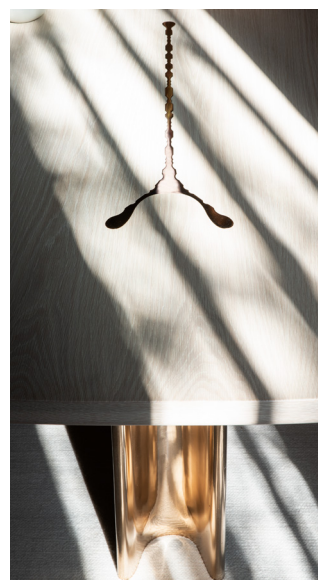

Mustang Oak

Nocturne Oak

Trail Oak

Tributary Dining Table with Inlay

The Tributary motif is about headwaters and braided streams and also about the nature of tribute - the channeling of materials and processes into something contributory. The works are anchoring, monumental, and express movement between elements both navigable and rough, high plateaus and shallow estuaries.

The Tributary Dining Table is an exploration realized in two cast bronze blades. Arranged in a perpendicular disposition, the bases each split at one end into an open cuff of brightened bronze and support a solid oak or black walnut top. In this case, the profile of the monumental cast bronze bases is created as a bronze inlay in the wood surface. This approach necessitates that the top be made utilizing a thick veneer rather than constructed of solid wood, and the patina on the inlays will be in concert with the patina chosen for the bases.